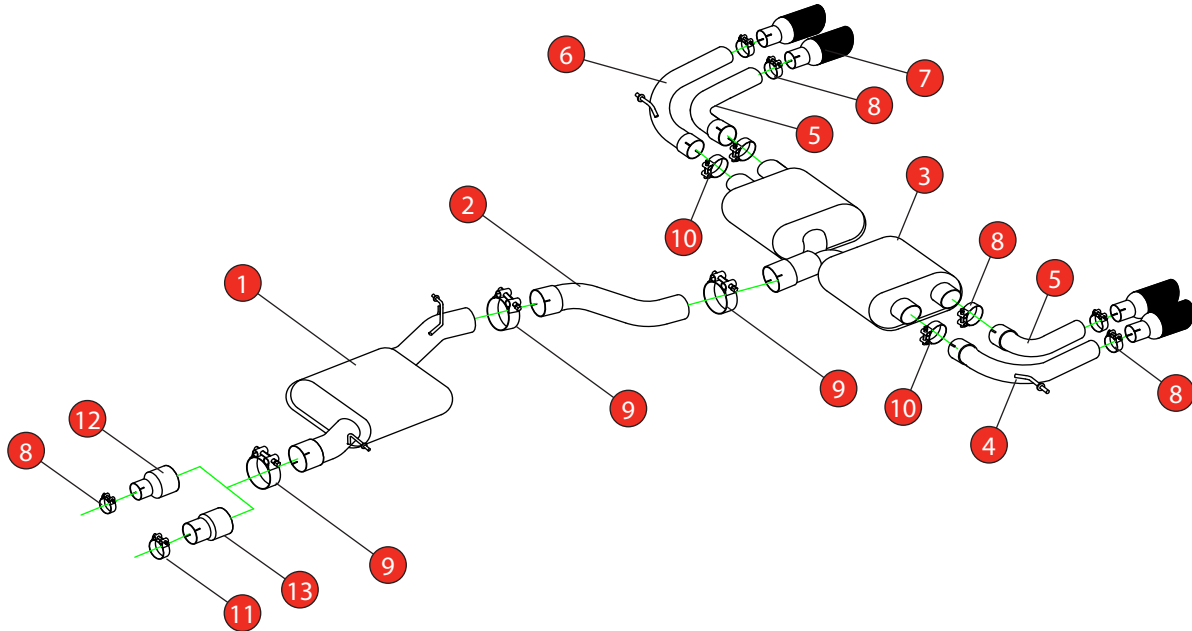

Car	Audi S3 8V Saloon	Part No.	SAU097CF
Year	2013-2020	Fit Kits	305FK
Notes	Where not supplied use original fittings	Features	Pipe Diameter:- 80mm

Estimated Fitting Time: 2 Hours

NO.	PART NO.	DESCRIPTION	QTY
1	763VW	Resonated Centre Section	1
2	765VW	Link Pipe	1
3	766VW	Rear Silencer	1
4	835AU	L/H Outer Trim Connecting Pipe	1
5	837AU	L/H & R/H Inner Trim Connecting Pipe	2
6	836AU	R/H Outer Trim Connecting Pipe	1
7	Z023.10159	Carbon Fibre Ascari Trim	4
Fit Kit			
8	Z016.10064	63-68mm Clamp	7
9	Z016.10069	79-85mm Clamp	3
10	Z016.10070	66mm H/D Clamp	2
11	Z016.10056	73-79mm Clamp	1
12	AD103	Adaptor (USE TO FIT TO O.E DOWNPIPE)	1
13	AD107	Adaptor (USE TO FIT TO Ø76mm DOWNPIPE)	1

DATE	10/02/2023
ISSUE	01
AUTHORISED	S Shipley

NOTE: ENSURE SCORPION SYSTEM IS CLEAR OF MOVING PARTS AND ALL ORIGINAL FUNCTIONS WORK CORRECTLY.

STAY CONNECTED TO RED POWER.

Car	Audi S3 8V Saloon	Part No.	SAU097CF
Year	2013-2020	Fit Kits	305FK
Notes	Where not supplied use original fittings	Features	Pipe Diameter:- 80mm

A) Both of the rear mounting points need rotating 180° when fitting the Scorpion exhaust.

STAY CONNECTED TO RED POWER.